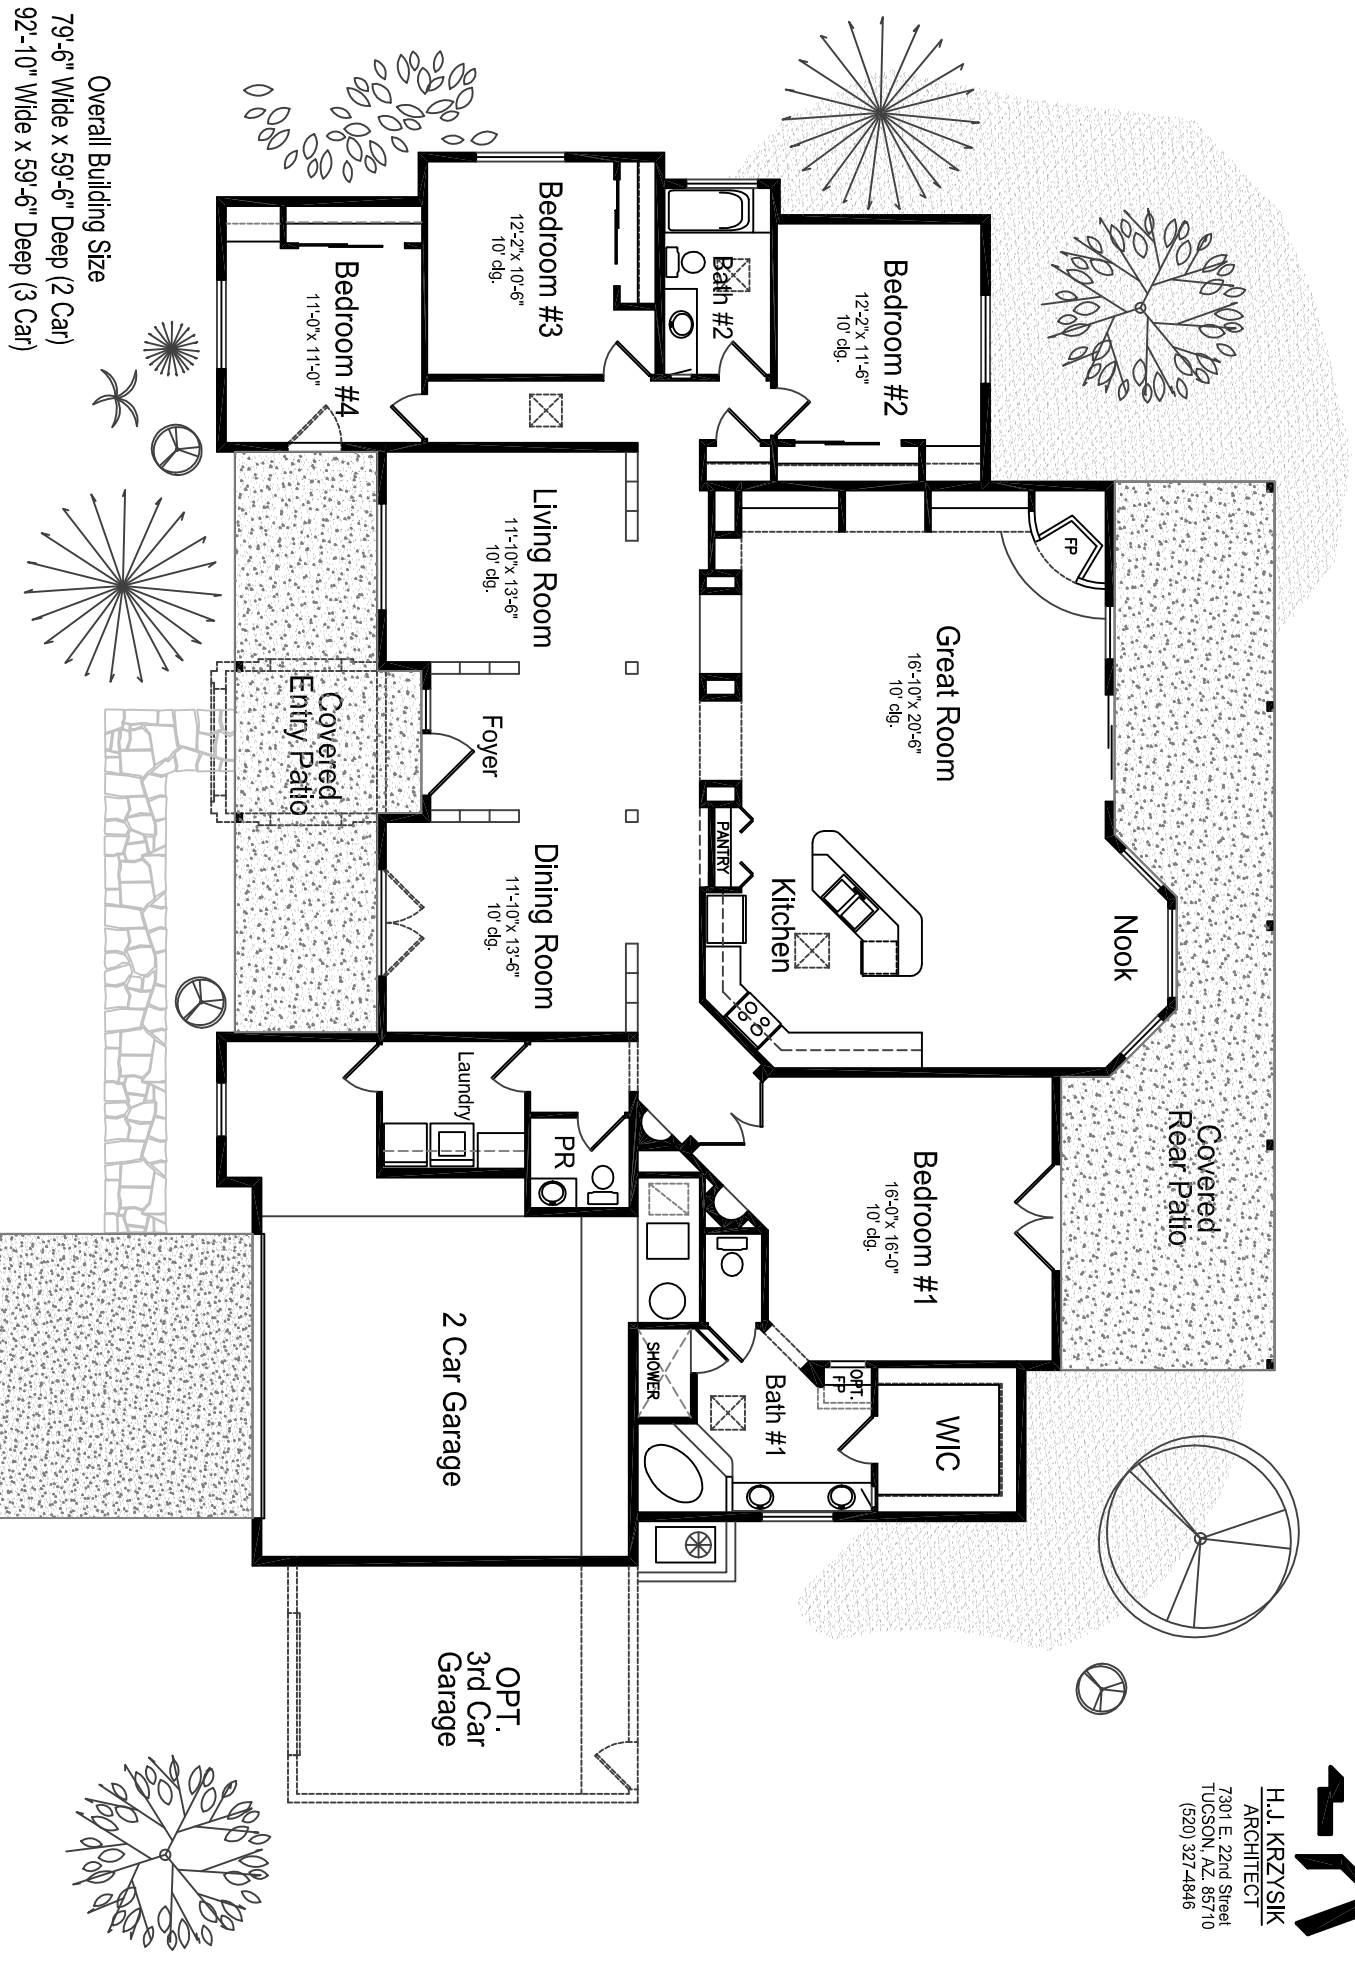

MODEL 2768

H.J. KRZYSIK
 ARCHITECT
 7301 E. 22nd Street
 TUCSON, AZ 85710
 (520) 327-4846

Overall Building Size

79'-6" Wide x 59'-6" Deep (2 Car)

92'-10" Wide x 59'-6" Deep (3 Car)

© REPLICATION OR DISSEMINATION OF THIS PLAN IS EXPRESSLY PROHIBITED WITHOUT THE WRITTEN PERMISSION OF H.J. KRZYSIK, ARCHITECT