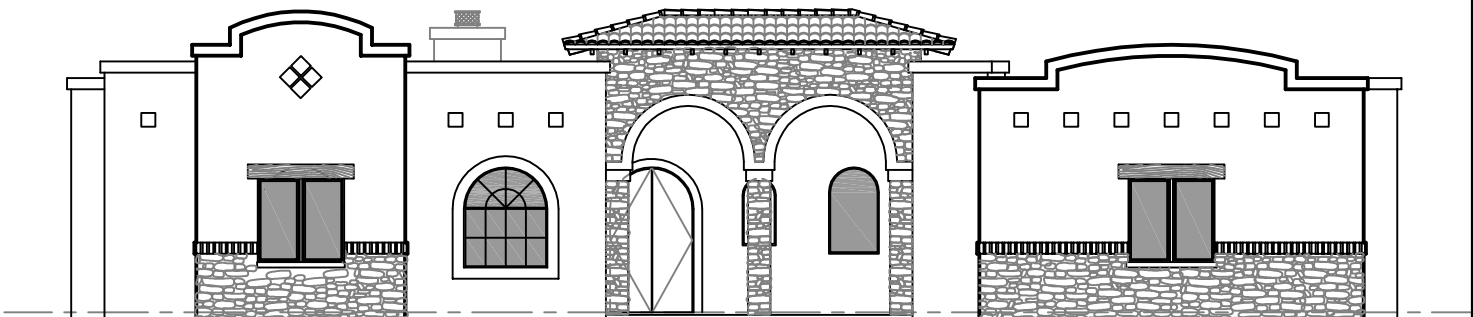

MODEL 2421

H.J. KRZYSIK
ARCHITECT
7301 E. 22nd Street
TUCSON, AZ. 85710
(520) 327-4846

Front Elevation - "A"

Front Elevation - "B"

Front Elevation - "C"