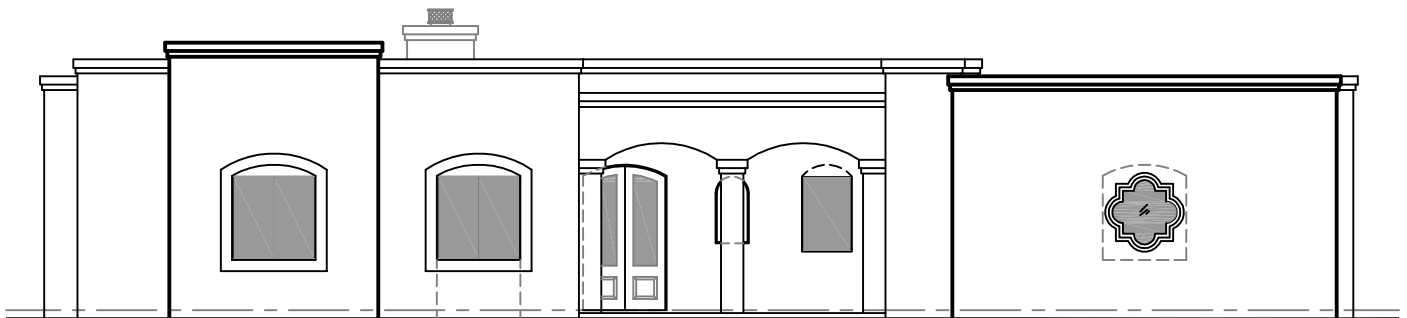

MODEL 2421

H.J. KRZYSIK
ARCHITECT
7301 E. 22nd Street
TUCSON, AZ. 85710
(520) 327-4846

Front Elevation - "A"

Front Elevation - "B"

Front Elevation - "C"